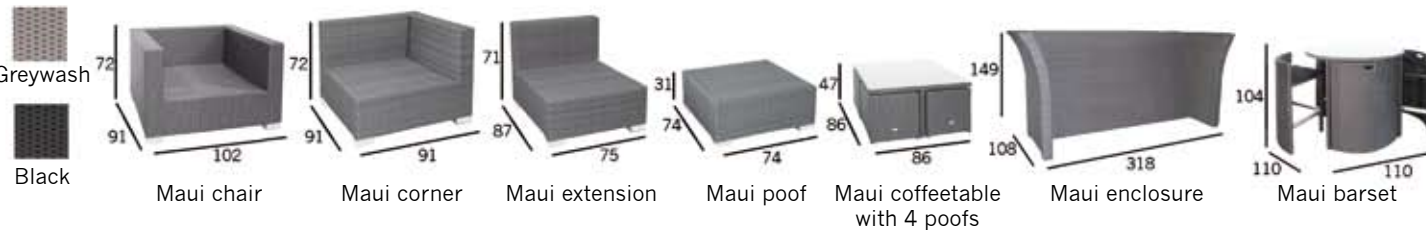

Fabri dining: Height 95cm, Width 64cm, Depth 62cm

Fabri hocker: Height 45cm, Width 53cm, Depth 49cm

Combiblack

Azzuro dining: Height 88cm, Width 65cm, Depth 60cm

White-Taupe Silver-Black Combiblack-Black

Picasso adjustable: Height 93cm, Width 64cm, Depth 63cm, Armheight 64cm

Azzuro series

Picasso series

*Passion Series*

*London Series* Recycled teak/taupe mesh

*Corsica Series*

*Fabio Series*

*Moray Series*

*Maui Series*