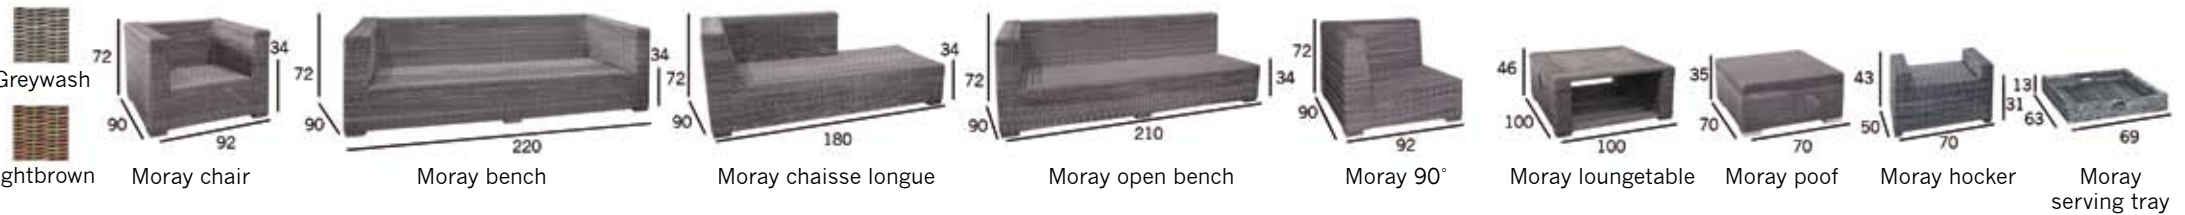

Fabri dining: Height 95cm, Width 64cm, Depth 62cm

Fabri hocker: Height 45cm, Width 53cm, Depth 49cm

Combiblack

Azzuro dining: Height 88cm, Width 65cm, Depth 60cm

White-Taupe Silver-Black Combiblack-Black

Picasso adjustable: Height 93cm, Width 64cm, Depth 63cm, Armheight 64cm

Azzuro series

Picasso series

*Passion Series*

*London Series* Recycled teak/taupe mesh

*Corsica Series*

*Fabio Series*

*Moray Series*

*Maui Series*