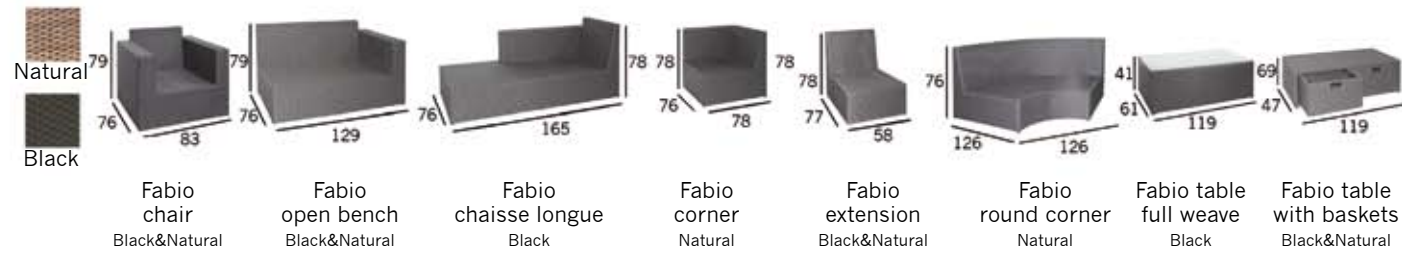

Fabri dining: Height 95cm, Width 64cm, Depth 62cm

Fabri hocker: Height 45cm, Width 53cm, Depth 49cm

Combiblack

Azzuro dining: Height 88cm, Width 65cm, Depth 60cm

White-Taupe Silver-Black Combiblack-Black

Picasso adjustable: Height 93cm, Width 64cm, Depth 63cm, Armheight 64cm

Azzuro series

Picasso series

*Passion Series*

*London Series* Recycled teak/taupe mesh

*Corsica Series*

*Fabio Series*

*Moray Series*

*Maui Series*