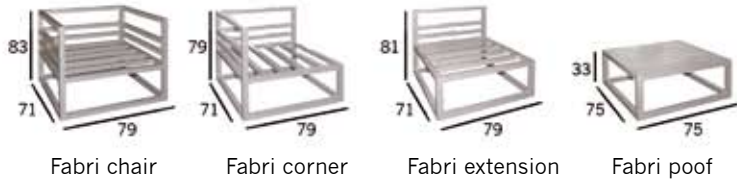

Fabri Series